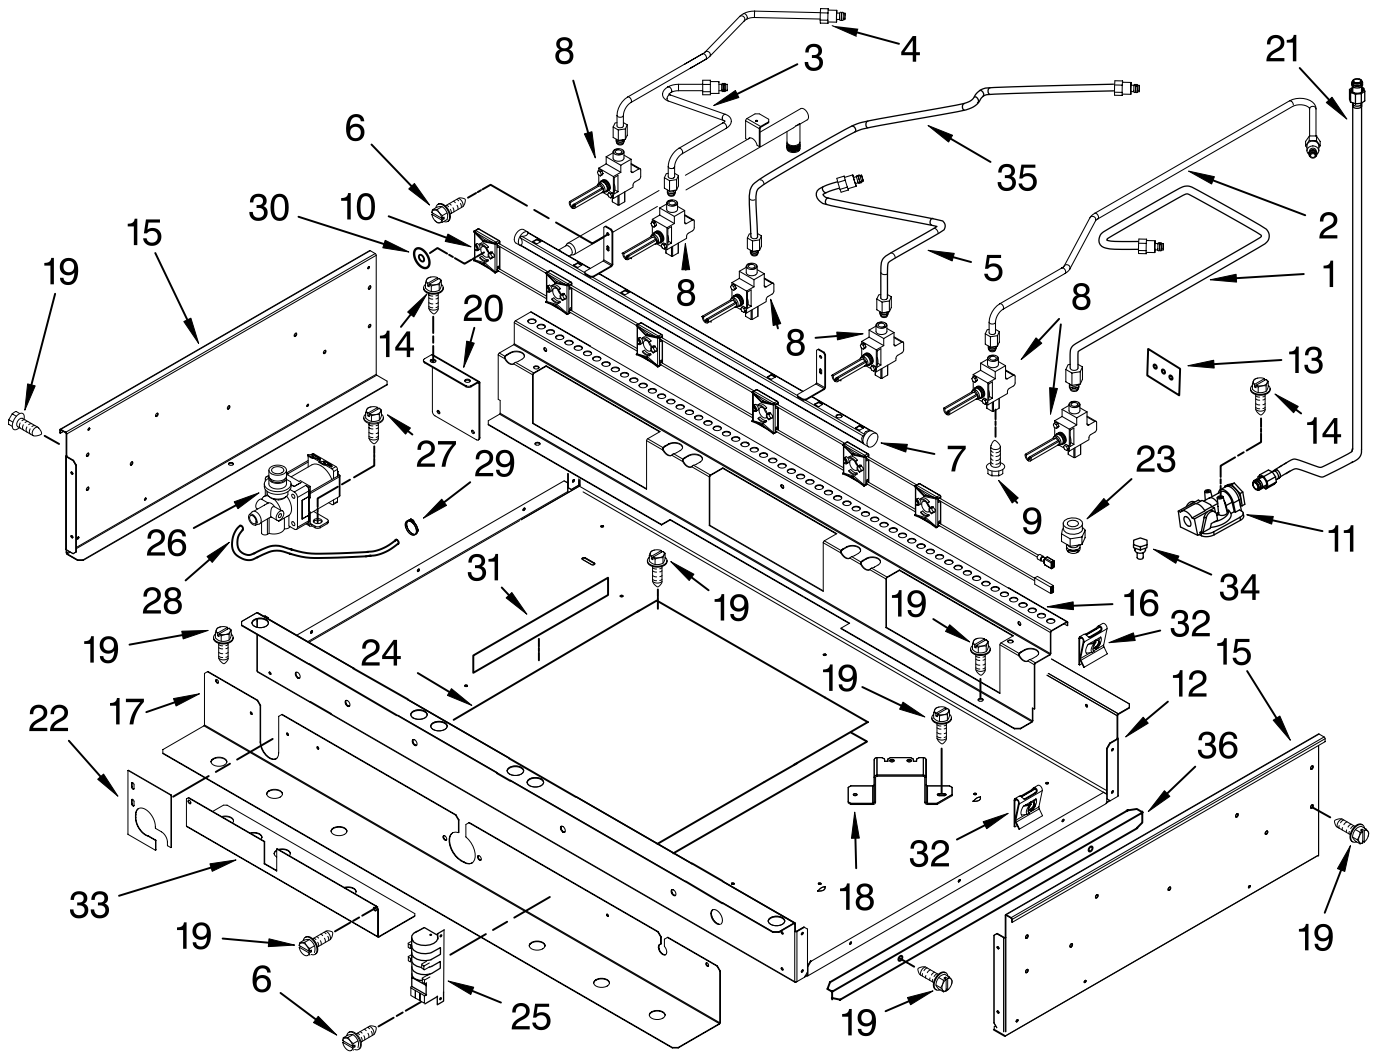

BURNER BOX AND MANIFOLD PARTS

For Model: KDRP767RSS01

(Stainless Steel)

Illus. No.	Part No.	DESCRIPTION
1	8300231	Tubing, Gas Burner – RF
2	8300230	Tubing, Gas Burner – RR
3	8300187	Tubing, Gas Burner – LF
4	8300188	Tubing, Gas Burner – LR
5	8300229	Tubing, Gas Burner – CF
6	3400843	Screw, 8–18 x 3/8
7	4457248	Manifold
8	4456818	Valve, Burner Turbi (4) (Bronze)
	4456816	Small (2) (Red)
9	8523704	Bolt, Gas Valve (6)

Illus. No.	Part No.	DESCRIPTION
10	4456903	Burner Switch & Harness Assembly
11	9759091	Pressure Regulator
12	9762135	Box, Burner
13	3192439	Seal, Switch
14	4449809	Screw, 8–18 x 3/8
15	8285607	Right Side
	8285606	Left Side
16	9759140	Support, Rear
17	9758987	Support, Cooktop
18	3192811	Bracket, Burner
19	3177991	Screw, 8–18 x 1/4
20	9758964	Bracket, Valve
21	8301252	Tube, Manifold
22	9762133	Cover, Manifold
23	4453116	Adaptr, Compression 1/2" Male
	4453115	1/2" Female

Illus. No.	Part No.	DESCRIPTION
24	8284964	Cover, Burner Box
25	8522427	Module, Spark
26	9761102	Valve, Overflow
27	3196184	Screw, 8–32
28	9761150	Hose (White) (Valve to Resrv'r)
29	9761147	Clamp
30	3191387	Seal, Switch
31	4453191	Seal, Panel
32	4167077	Nut (2)
33	8300216	Bracket, Panel Support
34	8284796	Plug, Manifold
35	8300232	Tubing, Gas Burner – CR
36	4454974	Rail, Support

FOR ORDERING INFORMATION REFER TO PARTS PRICE LIST